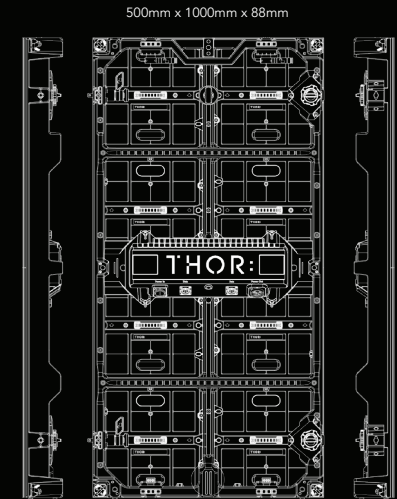

		2.6 Brompton 2.6 NovaStar	3.1 Brompton 3.1 NovaStar
Pixel Pitch		2.60mm	3.10mm
Calibrated Brightness		1,000 nits	1,000 nits
Viewing Angle		160° x 140°	160° x 140°
Closest Viewer		10 FT / 3M	12FT / 3.7M
LED Module		SMD 1515	SMD 2020
LED Driver IC		MBI IC with S-PWM	MBI IC with S-PWM
Serviceability		Front / Rear	Front / Rear
Panel Dimensions	500mm x 1000mm	500 x 1000 x 88mm (19.7" x 39.37" x 3.5")	500 x 1000 x 88mm (19.7" x 39.37" x 3.5")
	500mm x 500mm	500 x 500 x 88mm (19.7" x 19.7" x 3.5")	500 x 500 x 88mm (19.7" x 19.7" x 3.5")
Hardware Options		Fly & Ground Stack	Fly & Ground Stack
Receiving Card	Brompton	Brompton R2+	Brompton R2+
	NovaStar	NovaStar A10s-Pro	NovaStar A10s-Pro
Driving Method		1/16 scan	1/16 scan
Gray Scale		16 bit	16 bit
Refresh Rate		7,680 Hz	7,680 Hz
Pixel Configuration	500mm x 1000mm	192 x 384 (w x h) 73,728	160 x 320 (w x h) 51,200
	500mm x 500mm	192 x 192 (w x h) 36,864	160 x 160 (w x h) 25,600
Chassis		+/- 0°, 3°, 6°	+/- 0°, 3°, 6°
Operating Temperature		0° to 32° C	0° to 32° C
Operating Humidity		10% to 90%	10% to 90%
Power Input		120/240 Volt at 50/60 Hz	120/240 Volt at 50/60 Hz
Power Consumption	500mm x 1000mm	225W max. 100W avg.	225W max. 100W avg.
	500mm x 500mm	110W max. 75W avg.	110W max. 75W avg.
BTU/hr	500mm x 1000mm	767 max. 342 avg.	767 max. 342 avg.
	500mm x 500mm	375 max. 256 avg.	375 max. 256 avg.
Electrical Circuits 120V/20A (Recommended)	500mm x 1000mm	8 panels	8 panels
	500mm x 500mm	17 panels	17 panels
Flown Maximum Rigging Height		20M (65.6')	20M (65.6')
Ground Stacked Maximum Height		4.5M (14.7')	4.5M (14.7')
Chassis Material		Die Cast Magnesium	Die Cast Magnesium
Weight	500mm x 1000mm	12 kg (26.4 lbs)	12 kg (26.4 lbs)
	500mm x 500mm	8 kg (17.6 lbs)	8 kg (17.6 lbs)
IP Rating		IP30	IP30
Certifications		FCC, ETL, CE	FCC, ETL, CE
Life Span		75,000+ Hours	75,000+ Hours
Limited Warranty		3 years	3 years

### BROMPTON PROCESSING

TERRA 2.6  
TERRA 3.1

### OPTIONS

PANEL SIZE: 500x500 , 500x1000